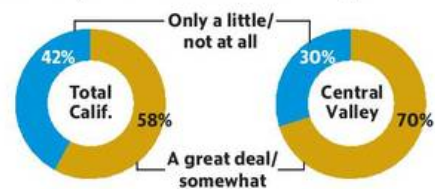

He said, "The public is getting the message, and also starting to feel the effects of it on their own lives."

This is the highest degree of concern about state water shortages that we've ever seen.

Mark DiCamillo, director of the poll

Majorities of voters say residential and agricultural water users are both doing their part to help the state get through the drought, but they hold a dimmer view of business and commercial water users. Just 38 percent of voters say those water users are doing their part, compared to 47 percent who say they aren't.

Nearly 6 in 10 voters – 58 percent – say they have been affected "somewhat" or a "great deal" by the drought, but its impact has been hardest felt in the Central Valley. There, 70 percent of voters report the drought impacting them somewhat or a great deal.

Yet Central Valley voters are least likely to call for homeowners to replace lawns and turf with drought-tolerant landscaping, according to the poll.

Fifty-five percent of voters statewide say it is "very important" for homeowners to change their landscapes, compared to 44 percent of voters in the Central Valley.

David Siders: [916-321-1215](tel:916-321-1215), [@davidsiders](https://twitter.com/davidsiders)

Field Poll: The drought

Central Valley residents feel the effects of the drought more than the rest of the state.

Q: How much have you and your family been affected by the state's current water shortage?

Source: Field Poll

The Sacramento Bee