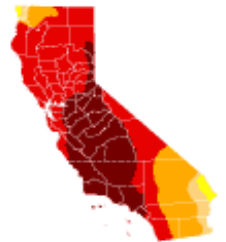

2014

Jan. 07
Jan. 14
Jan. 21
Jan. 28
Feb. 04
Feb. 11
Feb. 18
Feb. 25
Mar. 04
Mar. 11
Mar. 18
Mar. 25
Apr. 01
Apr. 08
Apr. 15
Apr. 22
Apr. 29
May 06
May 13
May 20
May 27
June 03
June 10
June 17
June 24
July 01
July 08
July 15
July 22
July 29

- Aug. 5
- Aug. 12
- Aug. 19
- Aug. 26
- Sept. 2
- Sept. 09
- Sept. 16
- Sept. 23
- Sept. 30
- Oct. 07
- Oct. 14
- Oct. 21
- Oct. 28
- Nov. 4
- Nov. 11
- Nov. 18
- Nov. 25

Dec. 02
Dec. 09

Dec. 16

Dec. 23

2015

Jan. 06

Jan. 15

Jan. 20

Jan. 27

Feb. 3

Abnormally Dry

Moderate Drought

Severe Drought

Extreme Drought

Exceptional Drought

Follow [@kyleykim](#) on Twitter.

Copyright © 2015, [Los Angeles Times](#)